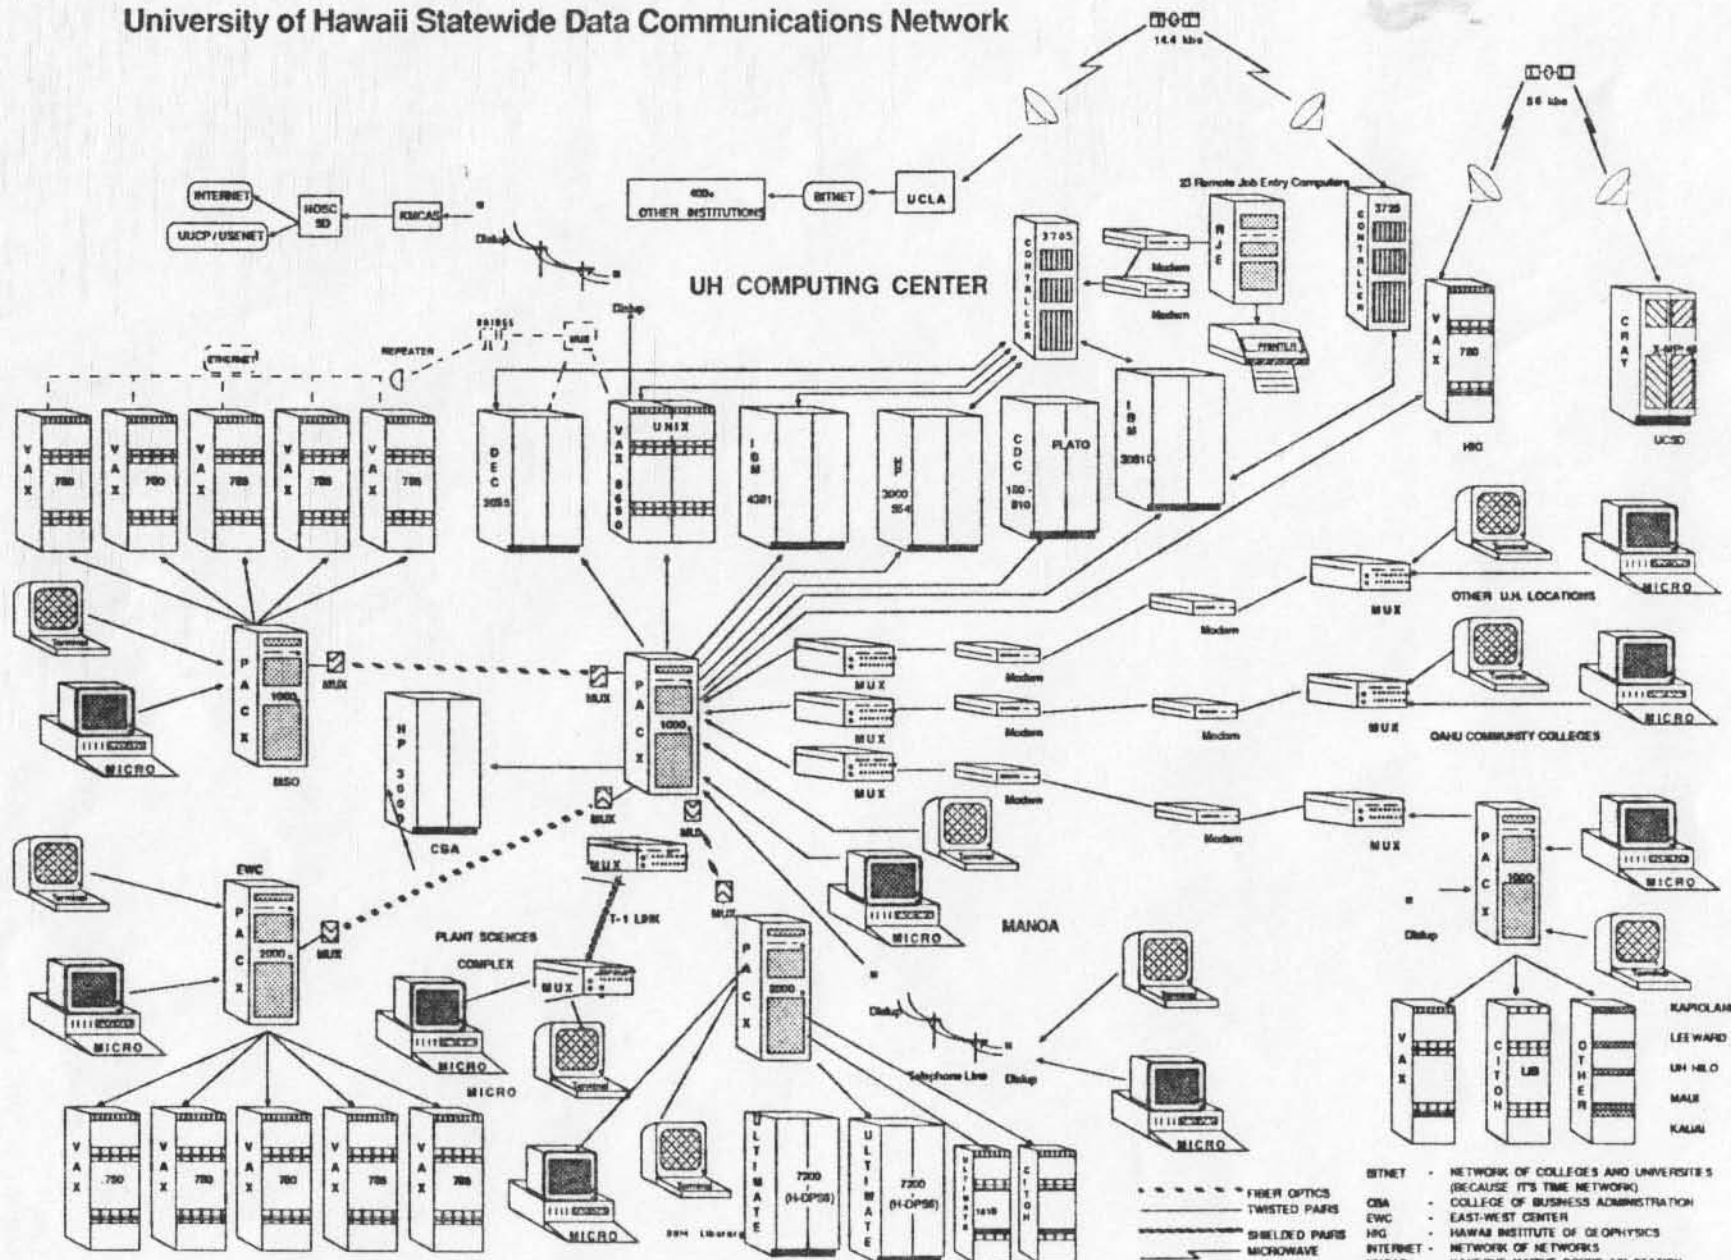

University of Hawaii Statewide Data Communications Network

- BITNET - NETWORK OF COLLEGES AND UNIVERSITIES (BECAUSE IT'S TIME NETWORK)
- OBA - COLLEGE OF BUSINESS ADMINISTRATION
- EWC - EAST-WEST CENTER
- HIG - HAWAII INSTITUTE OF GEOPHYSICS
- INTERNET - NETWORK OF NETWORKS
- KMCAS - KANE OBE MARINE CORPS AIR STATION
- MSO - MANAGEMENT SYSTEMS OFFICE
- UCLA - UNIVERSITY OF CALIFORNIA LOS ANGELES
- UCSD - UNIVERSITY OF CALIFORNIA SAN DIEGO
- USENET - UNIX NEWSGROUP NETWORK
- UUCP - UNIX MAIL NETWORK

ASync

UHM COMPUTING CENTER (UHCC)

- FIBER OPTICS
- TWISTED PAIRS
- ~~~~~ SHIELDED PAIRS
- ⚡ MICROWAVE

KAPIOLANI
LEEWARD
UH HILO
MAUI
KAUAI