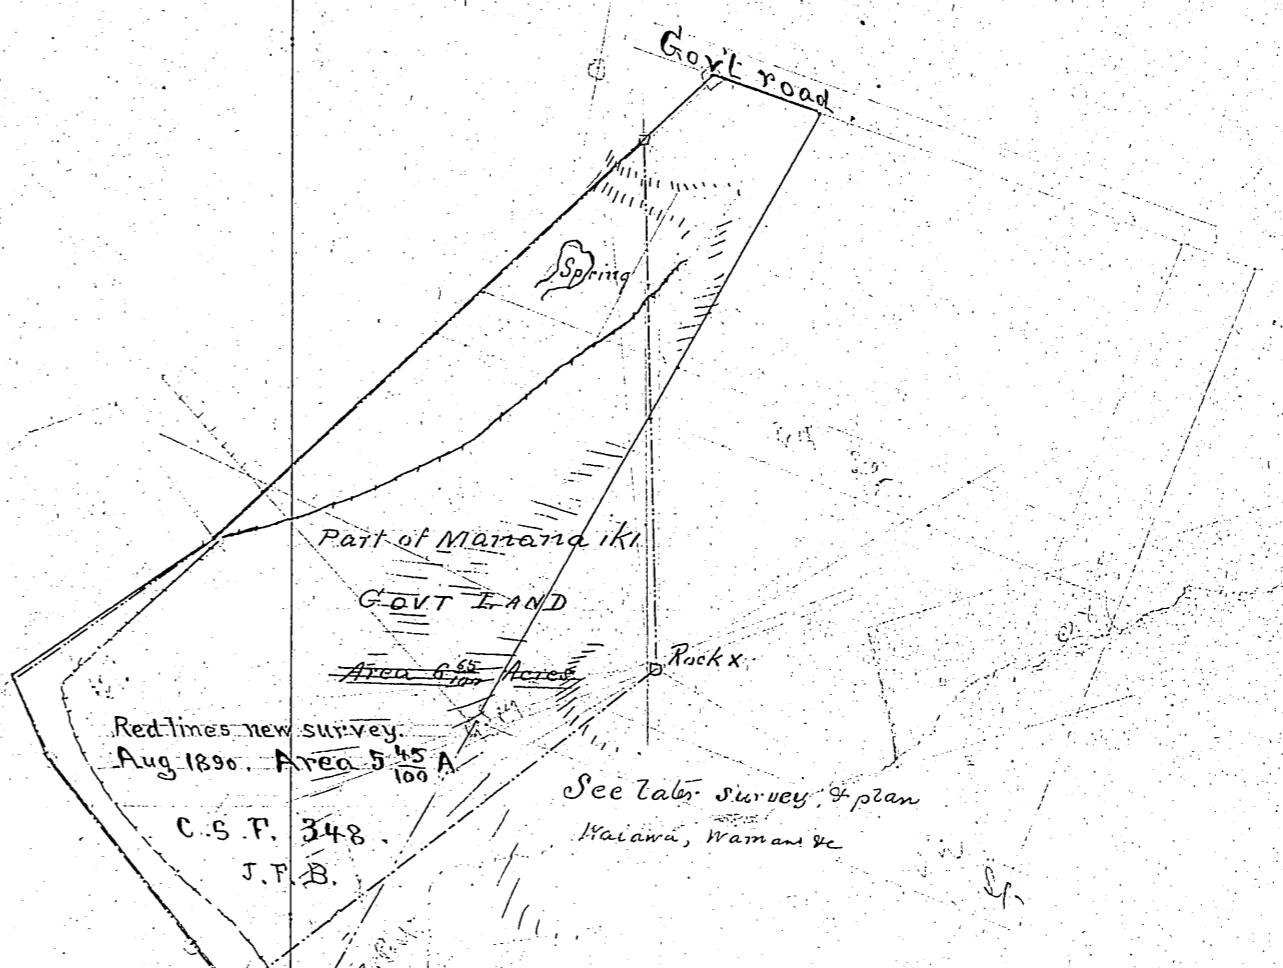

157° 56'

157° 55' 30"

Req. Map. 315
Dr. ~~27~~ 29
Number 3

21° 23' 30"

21° 23' 30"

D. Eng. Church

Grant 15
Tawane

Naheana
Grant 222
Keaka Kahiokulu
Grant 226

111
130

Keaka

21° 23'

21° 23'

Panuu

MANANA, EWA. Working Sheet
Scale 1/400

Zone: 2