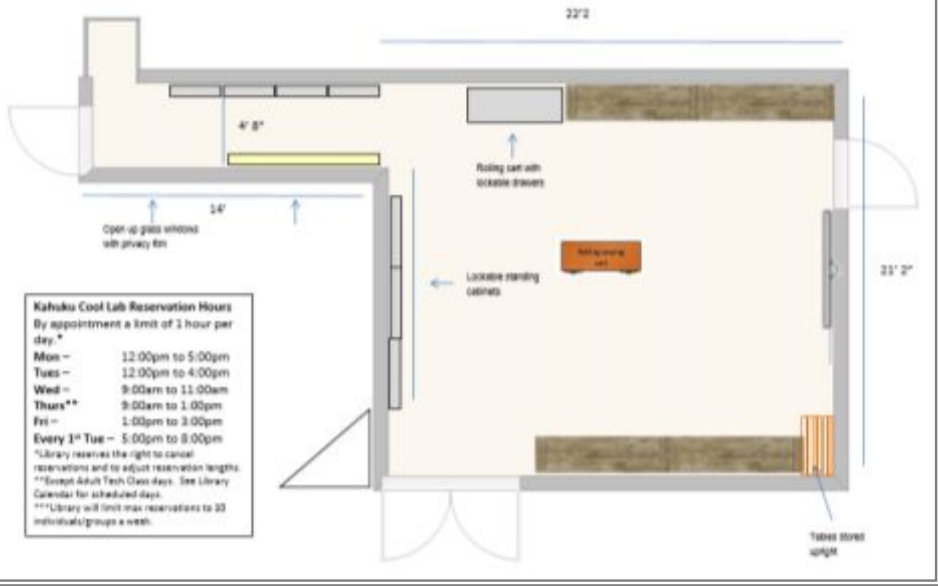

Kahuku Cool

Lab

**Don Ramos
(minor)**

#0001810535

Certified for:

Access

- Library Sponsored Programming
- Open Lab (In Progress)
- Checking basic STEAM kits out of the library (In Progress)