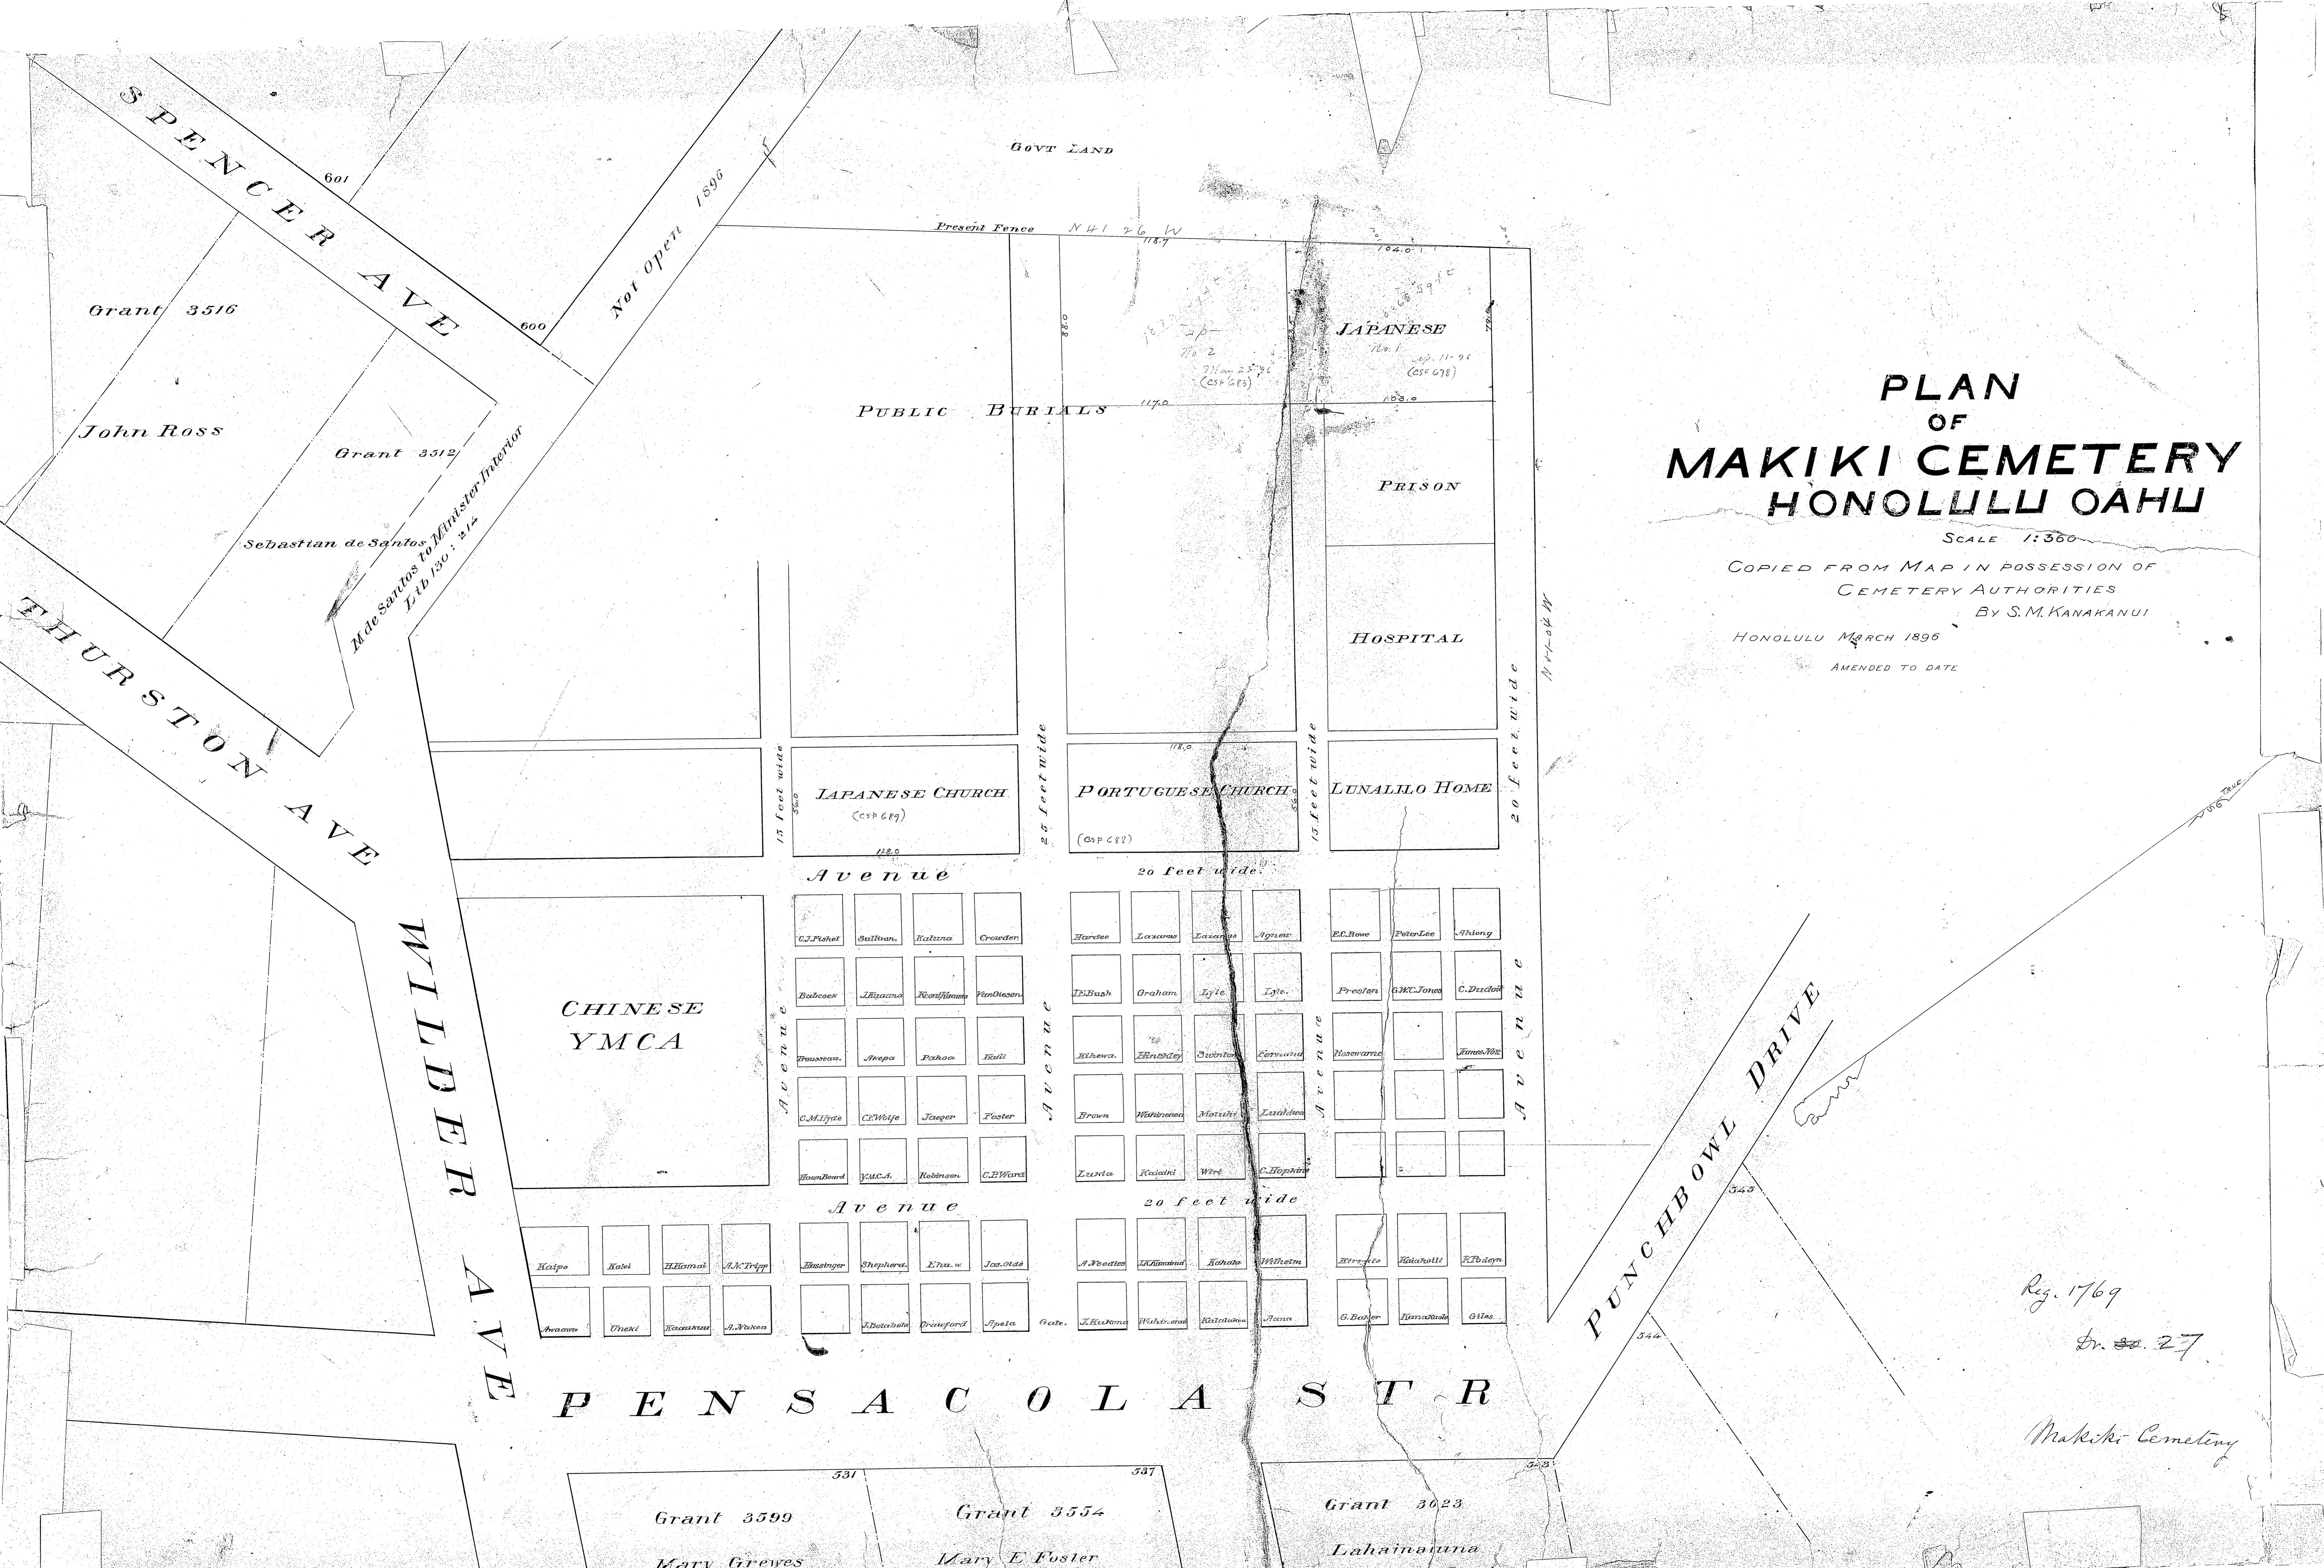

# PLAN OF MAKIKI CEMETERY HONOLULU OAHU

SCALE 1:360

COPIED FROM MAP IN POSSESSION OF  
CEMETERY AUTHORITIES  
BY S.M. KANAKANUI  
HONOLULU MARCH 1896  
AMENDED TO DATE

P E N S A C O L A S T R

Reg. 1769  
Dr. 27  
Makiki Cemetery