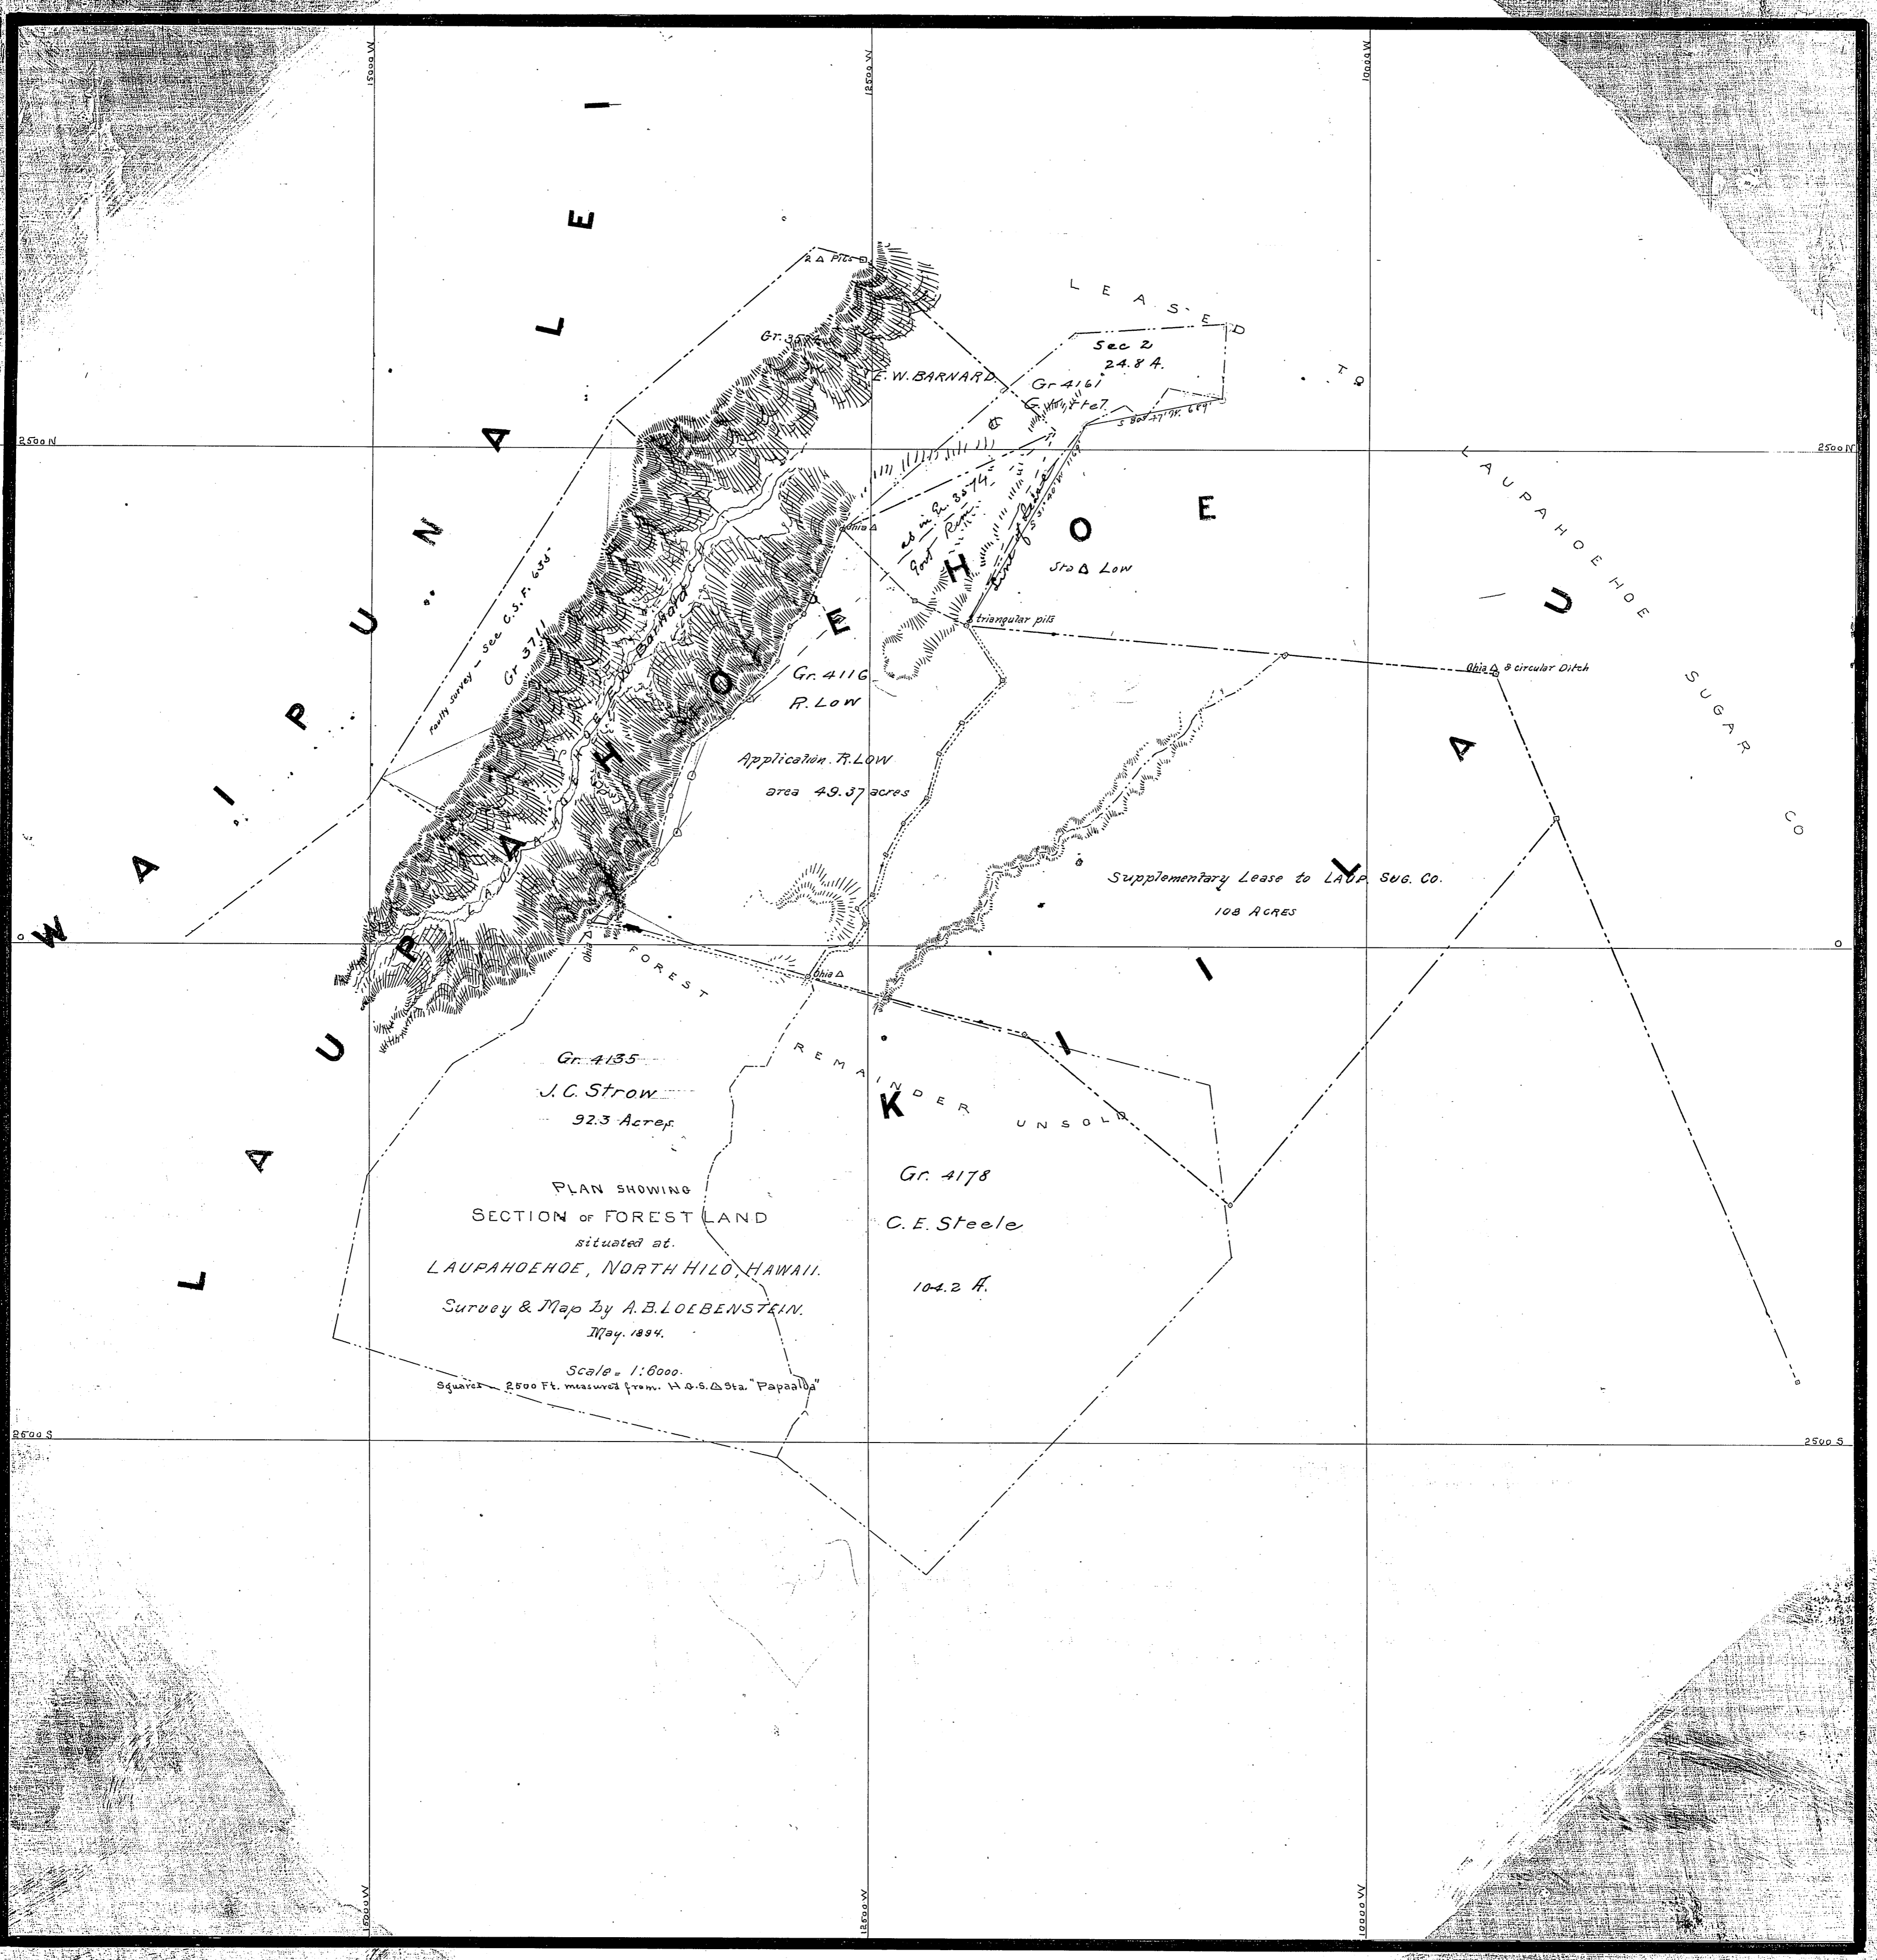

TWK  
3-6-01

PLAN SHOWING  
SECTION OF FOREST LAND  
situated at  
LAUPAHOEHOE, NORTH HILO, HAWAII.  
Survey & Map by A.B. LOEBENSTEIN.  
May, 1884.

Scale = 1:6000.  
Squares 2500 Ft. measured from U.S.G.S. Sta. "Papa" 104'

*Laupahoehoe Dist  
Barnard & Low  
Reg. 1686  
Sh. 4-26.*