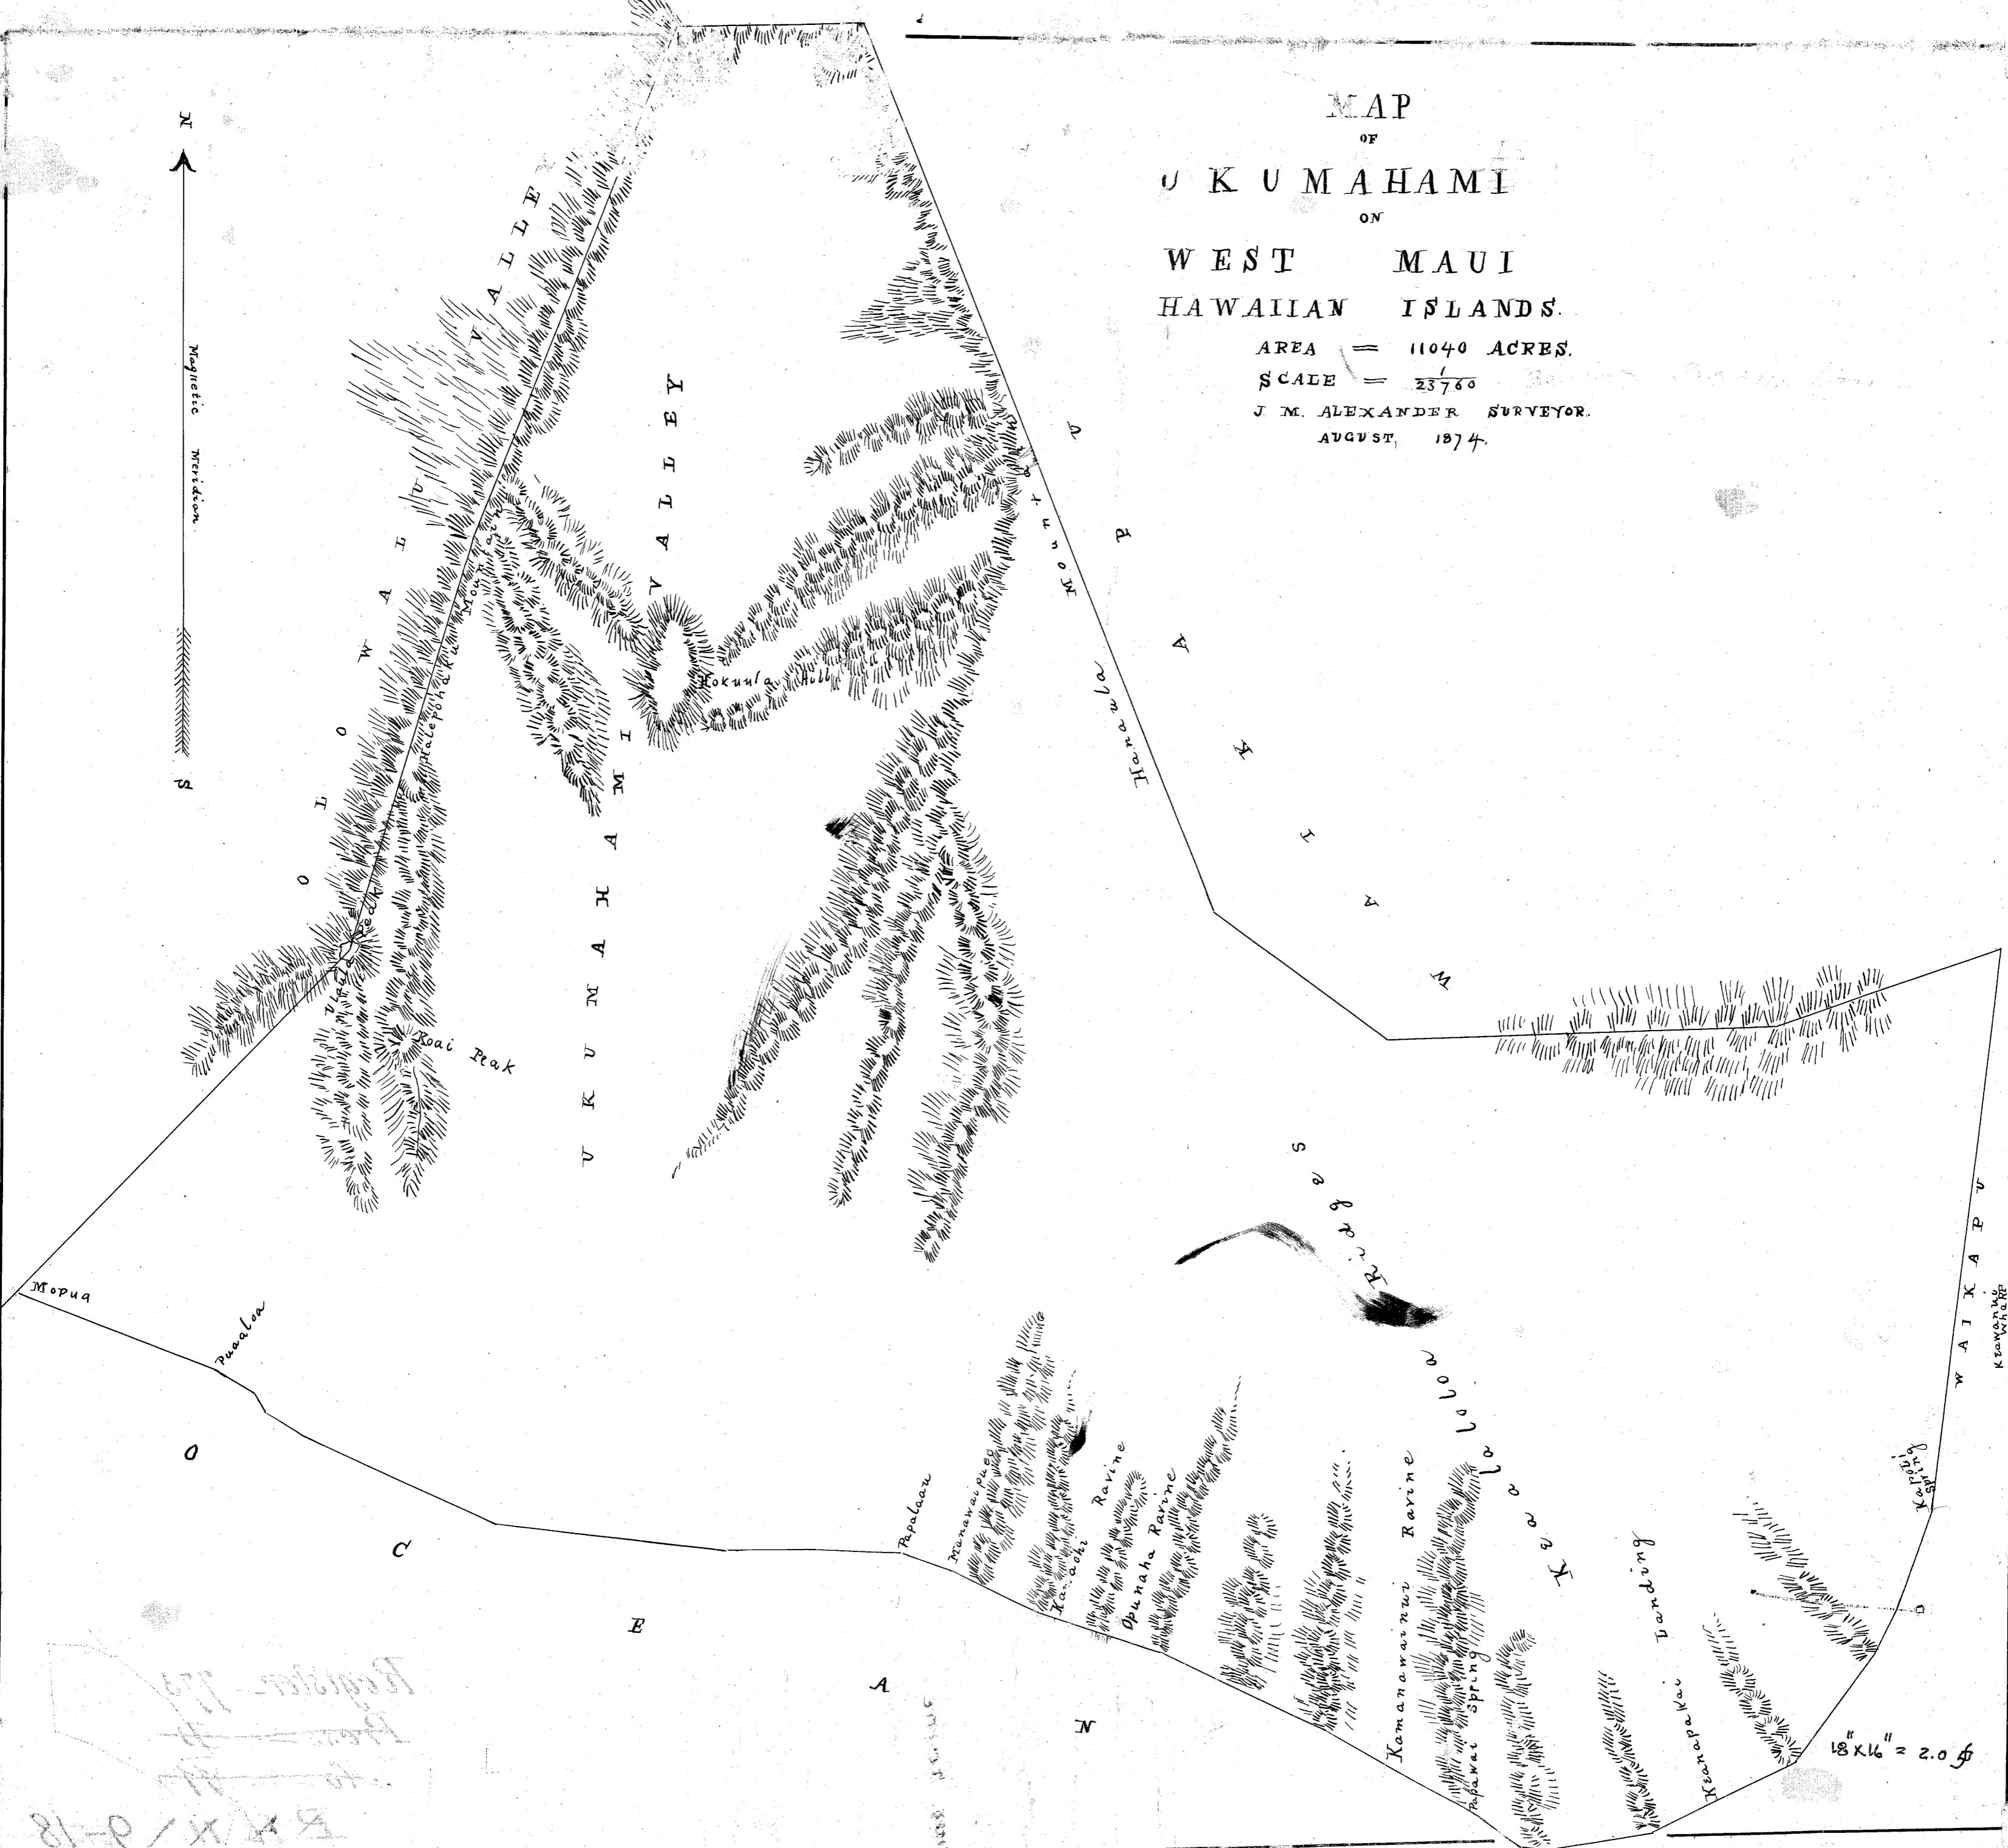

MAP
OF
UKUMAHAMI
ON
WEST MAUI
HAWAIIAN ISLANDS.

AREA = 11040 ACRES.
SCALE = $\frac{1}{23760}$
J. M. ALEXANDER SURVEYOR.
AUGUST, 1874.

Magnetic Meridian

Scale Hill

W A I K A P U

KAWAOHE

18" x 16" = 2.0"

81-2-18
Proctor - 1874